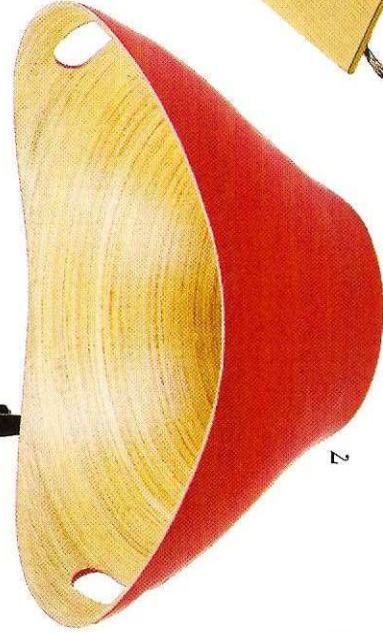

# WOOD WORKS

*Enjoy the unique patterns and textures of nature.*

1

4

6

7

8

1 Oiva Siirtola puutarha plate, £21, at twentytwentione  
2 Air lamp, from £128, at Chantelle Lighting 3 Portland coasters, set of four, £13, at Supernice 4 Banana leaves storage box, from £65, at Boconcept 5 Carroll Bottle Vase, £15, at Habitat 6 Wrong Woods low cabinet for Established & Sons, £1,980, at SCP Ltd 7 Biome Bamboo Salad Bowl, £20, at Biome Lifestyle 8 Catifa 46 Wooden Chair, £367, at Utility For stockists, see page 160.