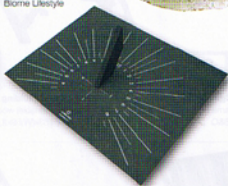

A theatrical way to light a patio: porcelain oil lamps in three sizes, with prices ranging from £39.95 to £129; and porcelain hurricane lamps in two sizes, priced £15.95 and £24.95; all from the Lighthouse range at Menu

NEXT MONTH: YOUR GUIDE TO THE LATEST IN GARDEN DESIGN