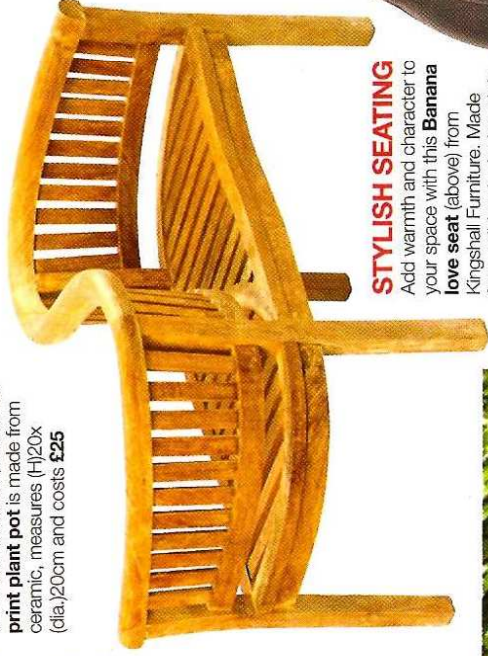

## FOCAL POINT

Add style and character to your space with this classic **Hadrian vase** (left) from Haddonstone. Made from cast stone, it comes in three finishes, including terracotta, and is also available without the handles, (H)84x(W)97cm, **£566**

## COLOURFUL ADDITION

Give your space a focal point with this stylish plant pot (above). Part of the new Target for Liberty of London collection, the **Garla print plant pot** is made from ceramic, measures (H)20x (dia.)20cm and costs **£25**

## CONTEMPORARY STORAGE

Keep seeds neat and tidy with this practical storage box (above), which can be kept outside all year round. Each drawer has metal dividers to keep seed packets tidy. **Large galvanised seed and string storage box**, (H)30x(W)34x(D)18cm, **£21**, The Gifted Penguin

## STYLISH SEATING

Add warmth and character to your space with this **Banana love seat** (above) from Kingshall Furniture. Made from solid teak, the bench is durable and hardwearing – it can be left outside all year round; (H)186x(W)150x (D)94cm, **£279**